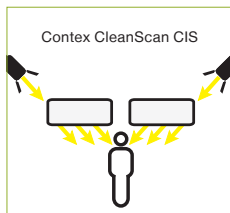

Suppress shadows and unwanted background