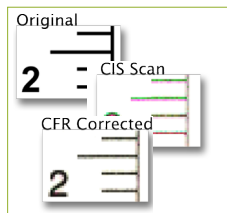

Excellent lines with Context CFR (color fringe removal)